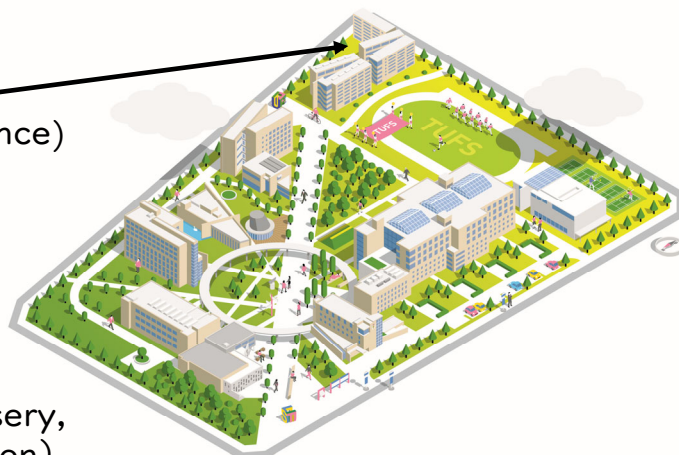

Asahi-cho 3-11-11

(in front of TUFS International Residence)

Operating Hours : 7:00-19:00

Capacity: 0 years old:3 people,

1 year old:6 people, 2 years old:10 people,

3 years old:10 people, 4 years old:10 people,

5 years old:10 people, Total 49 people

(+multi-cultural project,

parenting support project, temporary use of nursery,

afterschool program for elementary school children)

Seiwa Gakuen School Corporation Komaba Branch